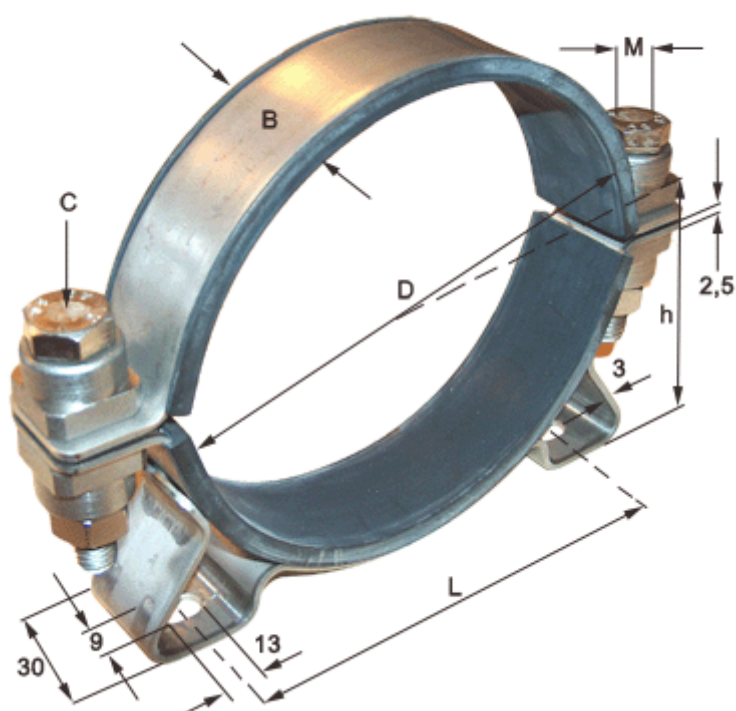

Data Sheet

Article number: 021816025226

Description: Clamp with bracket and rubber
SPGU 6025. 226/30 SK

Measures

C (screw type) = SK hexagon screw

Diameter D = 226

h = 121

L = 216

Width B = 30